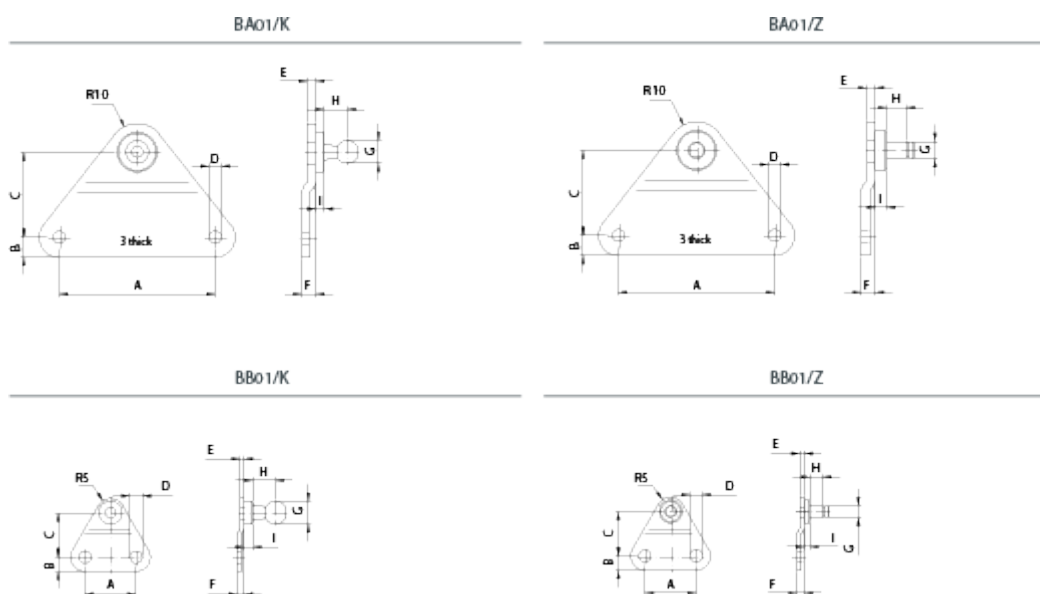

Article number: 04HBB01Z04V4

Description: Stabilus Industry Line Side bracket stainless steel, flat Stainless steel AISI316L/316Ti  
Type BB01Z04V4 M4

## Measures

A = 18

B = 5

C = 15.5

D = 4.3

E = 1.5

F = 2.5

G = 4

H = 4.5

I = 2

Stability = 180 N